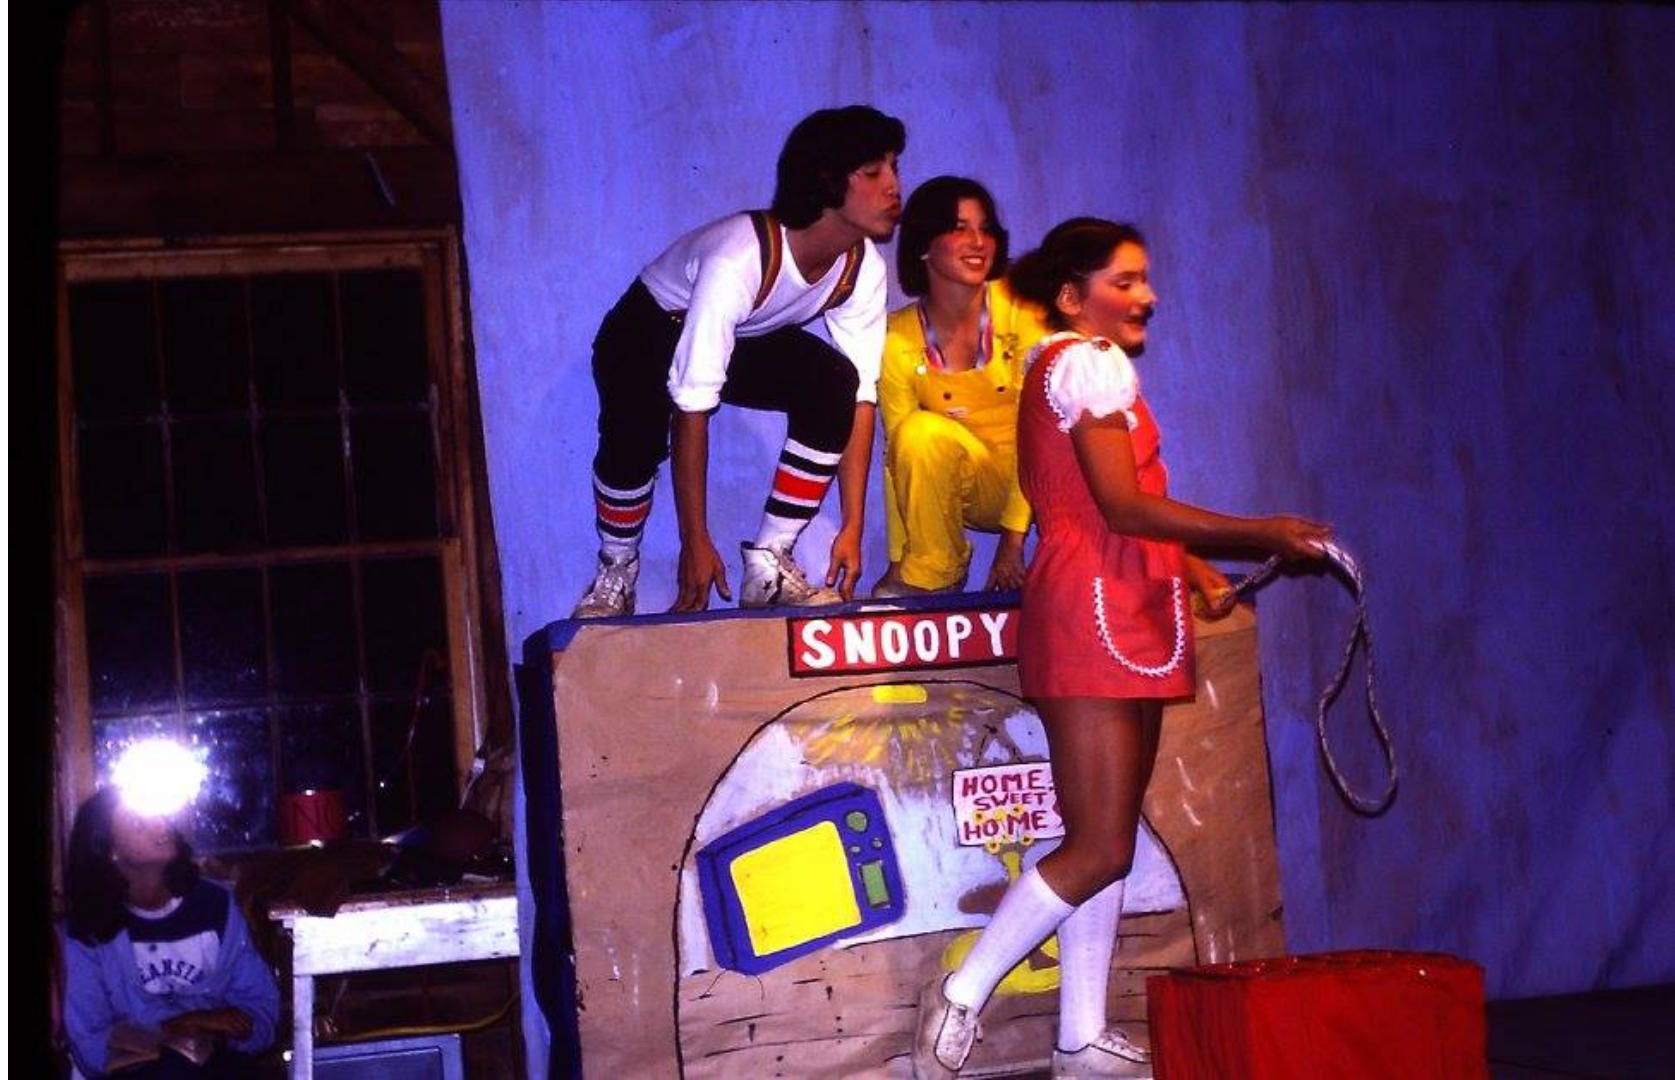

MEMORY LANE 2020

CAMPER Talent Show

TAMING OF THE SHREW

Color Talent Show